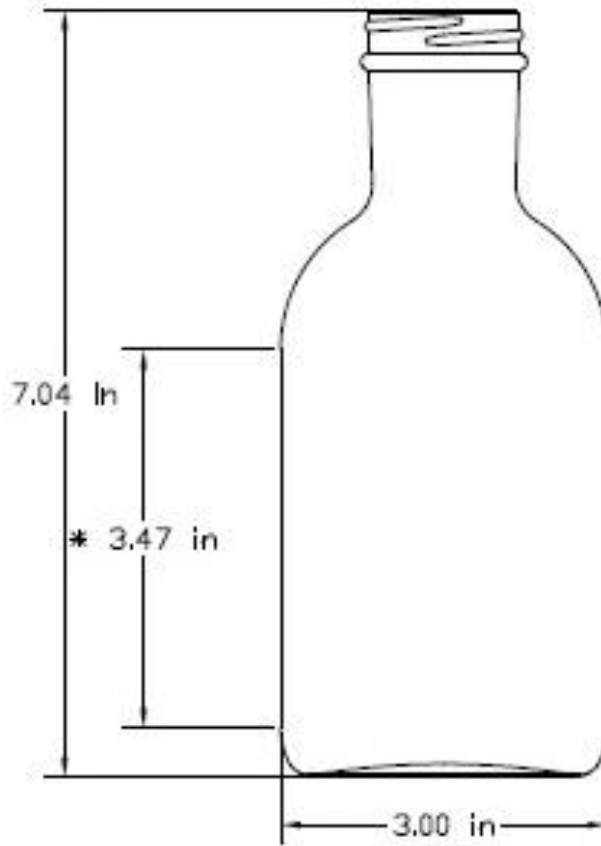

18

24

HS FRENCH FLINT

THE GLASS CONTAINER SPECIALISTS

Finish: 38-405
Height: 7.04 in
Diameter: 3.00 in
Volume/Overflow: 16.65 fl. oz
Patent D721964

16OZ US STYLE KETCHUP GLASS BOTTLE

Product code	KETCH16
Finish	38R3
Capacity	474ml
Brim-full capacity	474ml